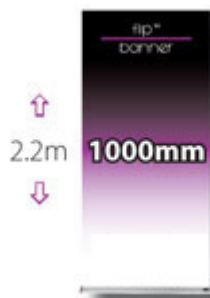

economy banner stand dimensions

**GRAPHIC SIZE**  
2150mm x 850mm  
**VISIBLE AREA**  
2150mm x 850mm  
**WEIGHT = 3.0kg**

classic banner stand dimensions

**GRAPHIC SIZE**  
1850mm x 600mm  
**VISIBLE AREA**  
1600mm x 600mm  
**WEIGHT = 2.9kg**

**GRAPHIC SIZE**  
2250mm x 850mm  
**VISIBLE AREA**  
2000mm x 850mm  
**WEIGHT = 3.2kg**

**GRAPHIC SIZE**  
2250mm x 1000mm  
**VISIBLE AREA**  
2000mm x 1000mm  
**WEIGHT = 3.5kg**

**GRAPHIC SIZE**  
2250mm x 1200mm  
**VISIBLE AREA**  
2000mm x 1200mm  
**WEIGHT = 4.5kg**

premier banner stand dimensions

**GRAPHIC SIZE**  
2400mm x 850mm  
**VISIBLE AREA**  
2150mm x 850mm  
**WEIGHT = 4.5kg**

**GRAPHIC SIZE**  
2400mm x 1000mm  
**VISIBLE AREA**  
2150mm x 1000mm  
**WEIGHT = 5.2kg**

**GRAPHIC SIZE**  
2400mm x 1200mm  
**VISIBLE AREA**  
2150mm x 1200mm  
**WEIGHT = 5.6kg**