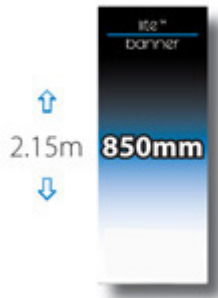

economy banner stand dimensions

**GRAPHIC SIZE**  
2150mm x 850mm  
**VISIBLE AREA**  
2150mm x 850mm  
**WEIGHT = 3.0kg**

classic banner stand dimensions

**GRAPHIC SIZE**  
1850mm x 600mm  
**VISIBLE AREA**  
1600mm x 600mm  
**WEIGHT = 2.9kg**

**GRAPHIC SIZE**  
2250mm x 850mm  
**VISIBLE AREA**  
2000mm x 850mm  
**WEIGHT = 3.2kg**

**GRAPHIC SIZE**  
2250mm x 1000mm  
**VISIBLE AREA**  
2000mm x 1000mm  
**WEIGHT = 3.5kg**

**GRAPHIC SIZE**  
2250mm x 1200mm  
**VISIBLE AREA**  
2000mm x 1200mm  
**WEIGHT = 4.5kg**

premier banner stand dimensions

**GRAPHIC SIZE**  
2400mm x 850mm  
**VISIBLE AREA**  
2150mm x 850mm  
**WEIGHT = 4.5kg**

**GRAPHIC SIZE**  
2400mm x 1000mm  
**VISIBLE AREA**  
2150mm x 1000mm  
**WEIGHT = 5.2kg**

**GRAPHIC SIZE**  
2400mm x 1200mm  
**VISIBLE AREA**  
2150mm x 1200mm  
**WEIGHT = 5.6kg**