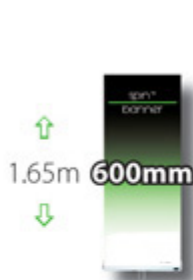

economy banner stand dimensions

**GRAPHIC SIZE**  
2150mm x 850mm  
**VISIBLE AREA**  
2150mm x 850mm  
**WEIGHT = 3.0kg**

classic banner stand dimensions

**GRAPHIC SIZE**  
1850mm x 600mm  
**VISIBLE AREA**  
1600mm x 600mm  
**WEIGHT = 2.9kg**

**GRAPHIC SIZE**  
2250mm x 850mm  
**VISIBLE AREA**  
2000mm x 850mm  
**WEIGHT = 3.2kg**

**GRAPHIC SIZE**  
2250mm x 1000mm  
**VISIBLE AREA**  
2000mm x 1000mm  
**WEIGHT = 3.5kg**

**GRAPHIC SIZE**  
2250mm x 1200mm  
**VISIBLE AREA**  
2000mm x 1200mm  
**WEIGHT = 4.5kg**

premier banner stand dimensions

**GRAPHIC SIZE**  
2400mm x 850mm  
**VISIBLE AREA**  
2150mm x 850mm  
**WEIGHT = 4.5kg**

**GRAPHIC SIZE**  
2400mm x 1000mm  
**VISIBLE AREA**  
2150mm x 1000mm  
**WEIGHT = 5.2kg**

**GRAPHIC SIZE**  
2400mm x 1200mm  
**VISIBLE AREA**  
2150mm x 1200mm  
**WEIGHT = 5.6kg**