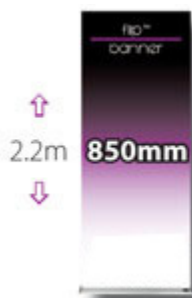

economy banner stand dimensions

**GRAPHIC SIZE**  
2150mm x 850mm  
**VISIBLE AREA**  
2150mm x 850mm  
**WEIGHT = 3.0kg**

classic banner stand dimensions

**GRAPHIC SIZE**  
1850mm x 600mm  
**VISIBLE AREA**  
1600mm x 600mm  
**WEIGHT = 2.9kg**

**GRAPHIC SIZE**  
2250mm x 850mm  
**VISIBLE AREA**  
2000mm x 850mm  
**WEIGHT = 3.2kg**

**GRAPHIC SIZE**  
2250mm x 1000mm  
**VISIBLE AREA**  
2000mm x 1000mm  
**WEIGHT = 3.5kg**

**GRAPHIC SIZE**  
2250mm x 1200mm  
**VISIBLE AREA**  
2000mm x 1200mm  
**WEIGHT = 4.5kg**

premier banner stand dimensions

**GRAPHIC SIZE**  
2400mm x 850mm  
**VISIBLE AREA**  
2150mm x 850mm  
**WEIGHT = 4.5kg**

**GRAPHIC SIZE**  
2400mm x 1000mm  
**VISIBLE AREA**  
2150mm x 1000mm  
**WEIGHT = 5.2kg**

**GRAPHIC SIZE**  
2400mm x 1200mm  
**VISIBLE AREA**  
2150mm x 1200mm  
**WEIGHT = 5.6kg**