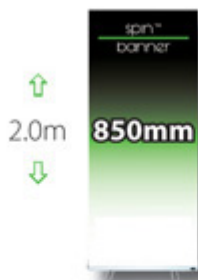

economy banner stand dimensions

**GRAPHIC SIZE**  
2150mm x 850mm  
**VISIBLE AREA**  
2150mm x 850mm  
**WEIGHT = 3.0kg**

classic banner stand dimensions

**GRAPHIC SIZE**  
1850mm x 600mm  
**VISIBLE AREA**  
1600mm x 600mm  
**WEIGHT = 2.9kg**

**GRAPHIC SIZE**  
2250mm x 850mm  
**VISIBLE AREA**  
2000mm x 850mm  
**WEIGHT = 3.2kg**

**GRAPHIC SIZE**  
2250mm x 1000mm  
**VISIBLE AREA**  
2000mm x 1000mm  
**WEIGHT = 3.5kg**

**GRAPHIC SIZE**  
2250mm x 1200mm  
**VISIBLE AREA**  
2000mm x 1200mm  
**WEIGHT = 4.5kg**

premier banner stand dimensions

**GRAPHIC SIZE**  
2400mm x 850mm  
**VISIBLE AREA**  
2150mm x 850mm  
**WEIGHT = 4.5kg**

**GRAPHIC SIZE**  
2400mm x 1000mm  
**VISIBLE AREA**  
2150mm x 1000mm  
**WEIGHT = 5.2kg**

**GRAPHIC SIZE**  
2400mm x 1200mm  
**VISIBLE AREA**  
2150mm x 1200mm  
**WEIGHT = 5.6kg**